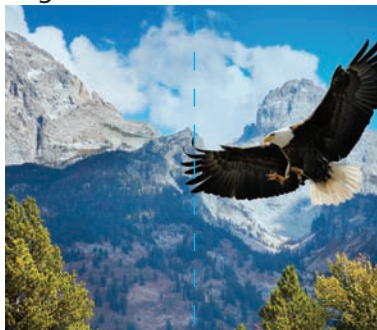

BACK

FRONT

Center Fold Line

Imprint Area
2.75 x .75

SA600 7"x6" open, 3 1/2"x6" closed

American Sports

Eagle Soar

Moose

River View

Rugged Landscape

Seasons